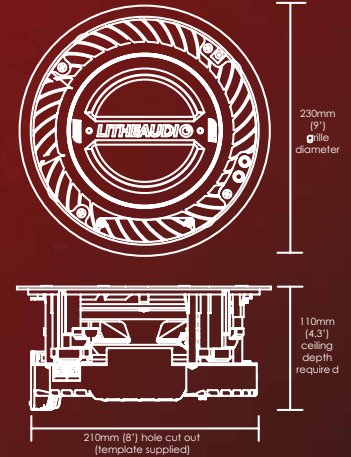

SPECIFICATIONS / FEATURES

POWER VIA:

- PoE 70W
- LIGHTING CIRCUIT
- PLUG

CONNECT SECOND SPEAKER VIA SPEAKER CABLE

CONNECT UP TO 30 WI-FI SPEAKERS FOR MULTI ROOM OR PARTY MODE

WORKS WITH IOS, ANDROID & WINDOWS

WORKS WITH VOICE CONTROL

CONNECTS WITH Control4

WORKS WITH APPLE AIRPLAY **CHROMECAST BUILT-IN** **BLUETOOTH**

WISA

AR

OPEN YOUR PHONE CAMERA & SCAN THE QR CODE FOR AUGMENTED REALITY

iOS 13+, iPADOS 13+ or Android with ARCore 1.9+ required

Dimensions

Speaker Grille: 230mm
Depth with PoE addon: 140mm

Features

Wireless & Wired Connection

Works in both the 5GHz and 2.4GHz Wi-Fi spectrum or can be hardwired via ethernet cable for a hardwired data connection