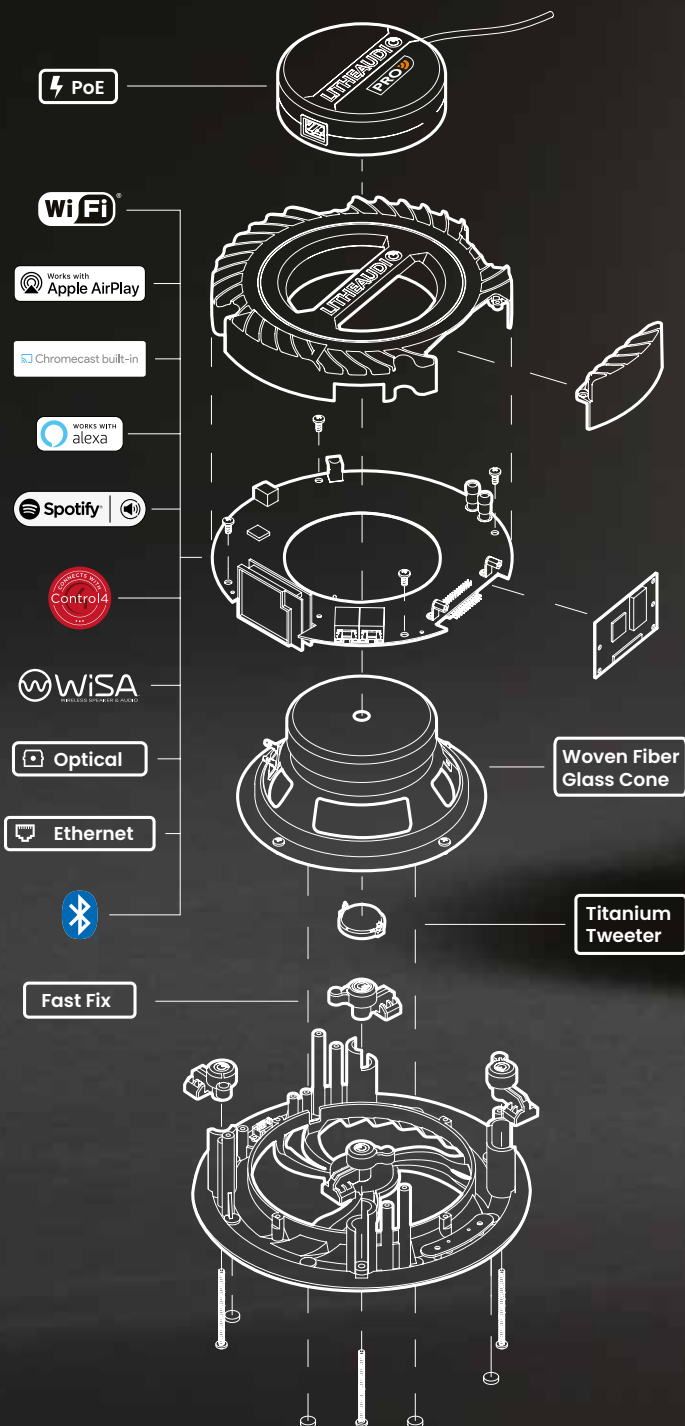

EXPANDABLE HARDWARE

The Pro series features an interchangeable chipset, which means the hardware can be upgraded as new technologies emerge and keep your Pro at the forefront of technology.

ALL-IN-ONE SYSTEM