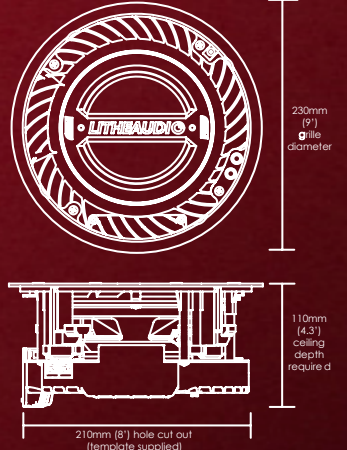

SPECIFICATIONS / FEATURES

POWER VIA:
PoE 70W OR **LIGHTING CIRCUIT** OR **PLUG**

CONNECT SECOND SPEAKER VIA SPEAKER CABLE

ETHERNET

CONNECTS WITH Control4

CONNECT UP TO 30 WI-FI SPEAKERS FOR MULTI ROOM OR PARTY MODE

WORKS WITH IOS, ANDROID & WINDOWS

WORKS WITH VOICE CONTROL

Works with Apple AirPlay **Chromecast built-in** **Bluetooth**

WiSA

AR

OPEN YOUR PHONE CAMERA & SCAN THE QR CODE FOR AUGMENTED REALITY

iOS 13+, iPADOS 13+ or Android with ARCore 1.9+ required

Dimensions

Speaker Grille: 230mm
 Depth with PoE addon: 140mm

Features

- Wireless & Wired Connection**
Works in both the 5GHz and 2.4GHz Wi-Fi spectrum or can be hardwired via ethernet cable for a hardwired data connection
- All-In-One System**
Amplifier & comprehensive connectivity options all built-in, just add power from your lighting circuit or simply plug in to socket
- High Res Audio**
192kHz / 24 bits delivers superb sound quality with pin-sharp clarity
- Built-In AirPlay 2, Google**
Fully Apple certified, stream any audio source directly to the speaker
- Expandable Hardware**
Designed to grow as new technologies emerge and evolve the interchangeable hardware is upgradeable to ensure your system is at the forefront of audio connectivity
- Power via**
PoE++ or power circuit or plug.