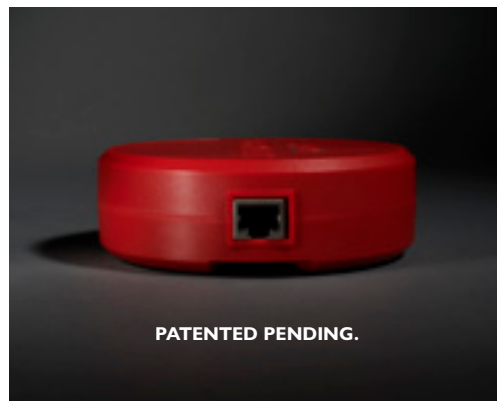

(OPTIONAL BOLT-ON)

POE POWER DELIVERY FOR CONVENIENCE OF INSTALLATION AND CONTROL

Power directly from the network cabling infrastructure the all-in-one Pro Series uses the latest standard: IEEE 802.3bt to deliver up to 70W of power to each speaker.