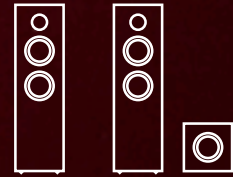

ANY WISA CERTIFIED SPEAKERS

SOUNDSSEND

TRANSMITS YOUR TV'S AUDIO SIGNAL TO WISA-CERTIFIED SPEAKERS

ANY TV WITH HDMI ARC / eARC

8 CHANNELS WIRELESSLY