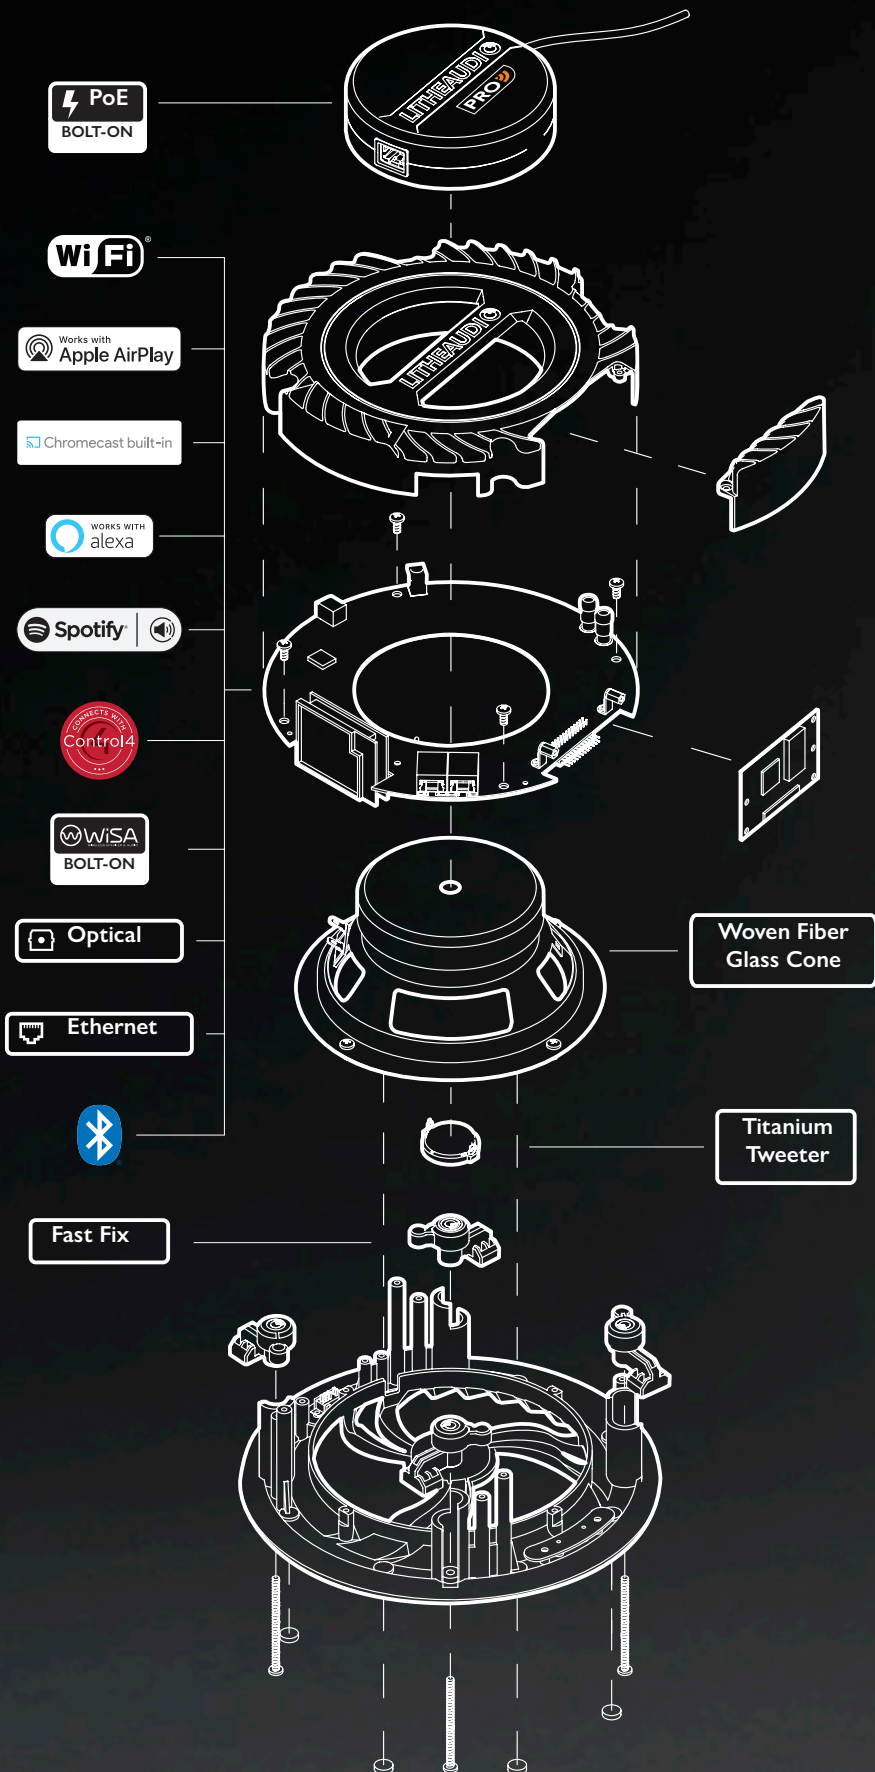

PRO SERIES

LITHE PRO SERIES WIFI CEILING SPEAKER

HIGH RESOLUTION AUDIO.

Designed explicitly to be top of the Lithe Audio integrated speaker range. This in-ceiling active offering delivers leading features such as WISA integration for Dolby Atmos systems, PoE power delivery for the convenience of easy installation and control. Available with a comprehensive set of wireless & wired connectivity options.

ULTIMATE CONNECTIVITY.

CUTTING EDGE PERFORMANCE.

WIRELESS & WIRED

Works in dual band 5GHz and 2.4GHz Wi-Fi spectrum or can be hardwired via ethernet cable for a hardwired data connection

CRYSTAL CLEAR AUDIO

Powerful 60W RMS Class D Amplifier has been tuned to speaker cone and tweeter for use in-ceiling.

HIGH-RESOLUTION AUDIO

192kHz / 24 bits delivers superb sound quality with pin sharp clarity

APP-BASED DSP

Calibrate and adjust the Treble, Mid and Bass individually, all from your phone.

VOICE CONTROL

Works with : Wirelessly via Alexa or Google home or Siri

BOLT-ONS

With optional WISA and PoE bolt-ons as well as firmware and app updates this ceiling speaker has been designed with longevity in mind.