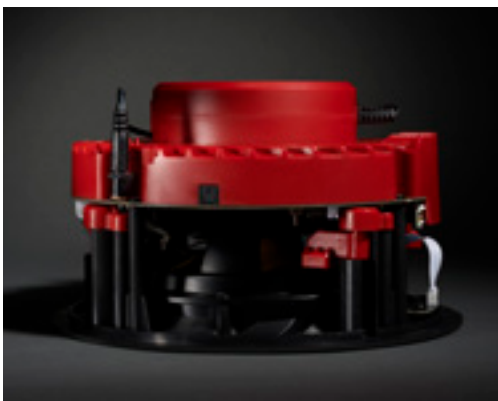

(OPTIONAL BOLT-ON)

POE POWER DELIVERY FOR CONVENIENCE OF INSTALLATION AND CONTROL

Power directly from the network cabling infrastructure the all-in-one Pro Series uses the latest standard: IEEE 802.3bt to deliver up to 70W of power to each speaker.