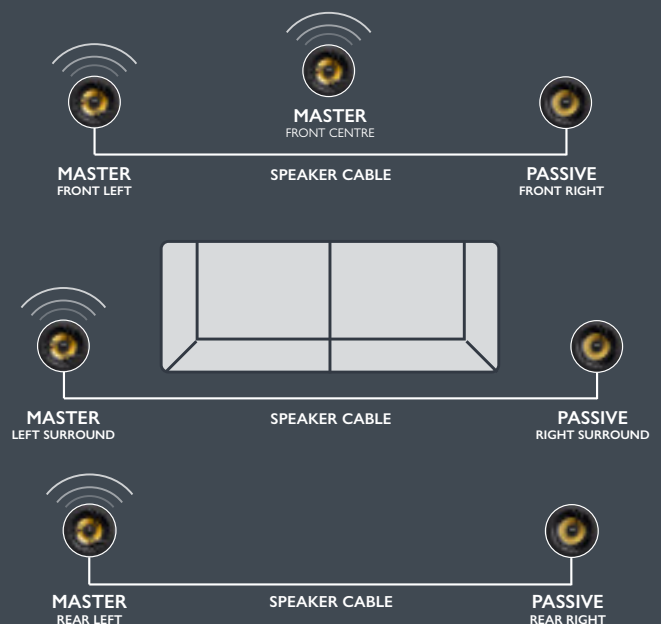

WiSA BOLT-ON WIRELESS SPEAKER & AUDIO

Our WiSA Bolt-On Module adds wireless Dolby Atmos, high-quality Audio with no visible lipsync to our Pro Series Ceiling Speakers, perfect for fully kitted out cable-free surround sound home cinemas and beginner AV home setups.

ANY TV WITH HDMI ARC / eARC

8 CHANNELS WIRELESSLY

HDMI eARC/ARC FOR HOME CINEMA

PLUG OR USB POWERED

OPTICAL FOR MUSIC STREAMS

CONTENT FROM YOUR FAVORITE ONLINE STREAMING SERVICE OR GAMES CONSOLE

CREATE AN IN-CEILING 5.1 OR 7.1 SURROUND SOUND SYSTEM

Wirelessly connect the Pro Series Wi-Fi Ceiling Speakers to your SoundSend and configure your front, centre, rear and surround setup via the easy to use SoundSend My Zone App. Create a home cinema without wires and save space with speakers embedded into your ceiling.

Combine 3 front channel ceiling speakers, left and right surrounds, 2 rear speakers and a subwoofer for a 7.1 home cinema audio setup that will fully immerse you.

WISA READY TV OR ANY TV WITH WISA SOUNDSSEND