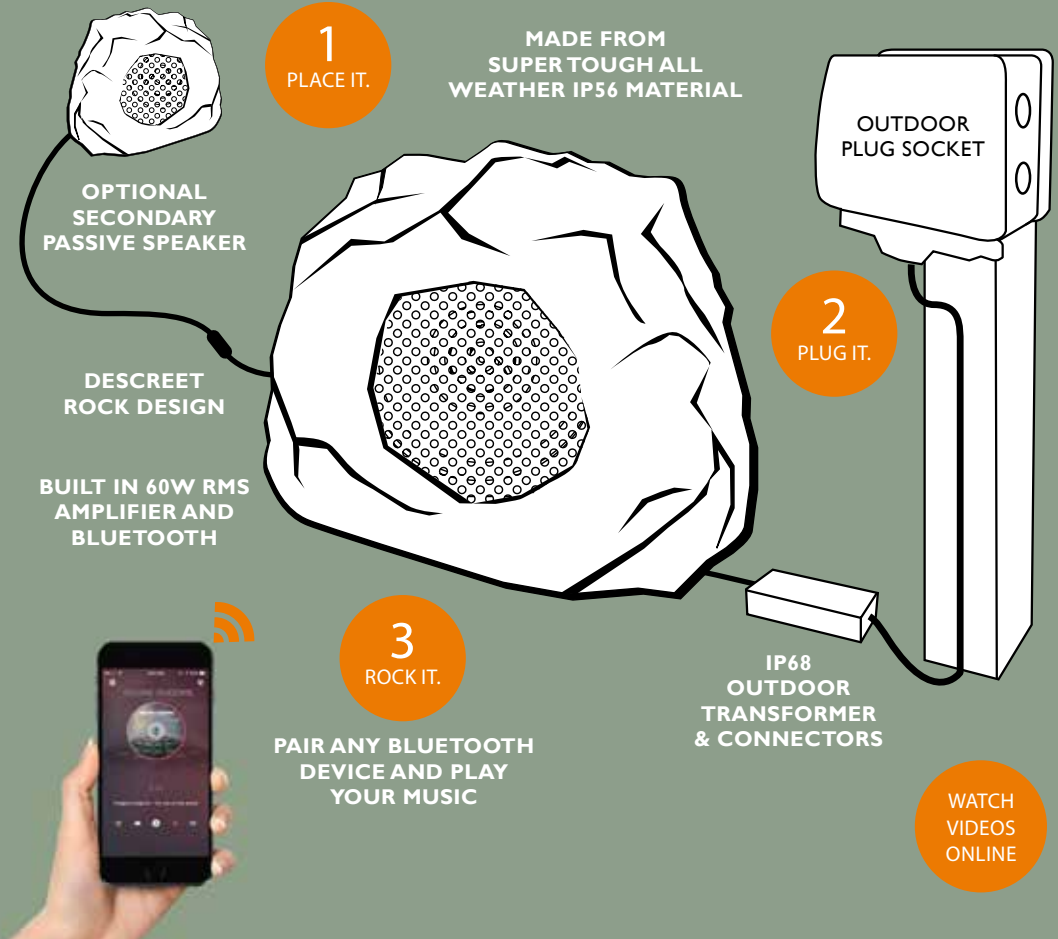

WHATS IN THE BOX

Every thing you need is in the box, simply connect your speakers to mains power, position them accordingly, pair any phone or tablet via Bluetooth and stream your music.

SINGLE GARDEN SPEAKER

CONNECT VIA BLUETOOTH

NO APPS REQUIRED. JUST SYNC AND PLAY YOUR OWN MUSIC

PIN SHARP CLARITY

STREAM YOUR MUSIC WITH SUPERB SOUND QUALITY

ALL-IN-ONE BLUETOOTH GARDEN SPEAKER

This unique rock speaker is perfect for entertaining outdoors. Combining high quality audio with exceptional design, this is the must have outdoor speaker solution for the summer. Just power up, connect your device, and let the good times rock.

PLACE IT. PLUG IT. ROCK IT.™

FEATURES INCLUDE:

- All-in-one solution - Amplifier & Bluetooth all built in, just plug in and rock out
- Powered using an outdoor plug socket
- High quality audio with pin sharp clarity
- Stream music from any Bluetooth device
- IP68 outdoor transformer unit
- Tough weather-proof IP56 fibreglass housing
- Pairs up to any Bluetooth enabled device
- Discreet rock design
- Easy installation and setup
- 5M Low voltage cable in box
- 10M extension cables available for flexible positioning
- Rock size: 340x250x260 mm
- Rock Weight: 6.8Kg