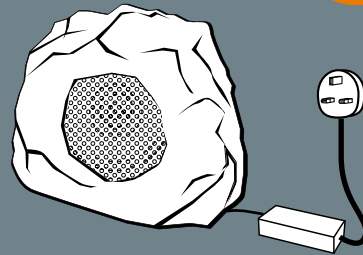

WHATS IN THE BOX

Every thing you need is in the box, simply connect your speakers to mains power, position them accordingly, pair any phone or tablet via Bluetooth and stream your music.

SINGLE GARDEN SPEAKER

- 1x Rock speaker with built in Amplifier and Bluetooth
- 5M of low voltage power cable
- Outdoor transformer with plug

Product code - 01620

IDEAL FOR SEATING AREAS

PAIR OF GARDEN SPEAKERS

- 1x Rock speaker with built in Amplifier and Bluetooth
- 1x Passive rock speaker
- 10M outdoor speaker cable
- Weather-proof cable connectors
- 5M of low voltage power cable
- Outdoor transformer with plug

Product code - 01622

IDEAL FOR LARGER GARDENS

EXTENSION CABLES FOR THE PERFECT SPEAKER PLACEMENT

- 10M Speaker cable extension lead with connectors - 01643
- 5M Low voltage power extension lead with connectors - 01640

PLACE IT. PLUG IT. ROCK IT.™

FEATURES INCLUDE:

- All-in-one solution - Amplifier & Bluetooth all built in, just plug in and rock out
- Powered using an outdoor plug socket
- High quality audio with pin sharp clarity
- Stream music from any Bluetooth device
- IP68 outdoor transformer unit
- Tough weather-proof IP56 fibreglass housing
- Pairs up to any Bluetooth enabled device
- Discreet rock design
- Easy installation and setup
- 5M Low voltage cable in box
- 10M extension cables available for flexible positioning
- Rock size: 340x250x260 mm
- Rock Weight: 6.8Kg