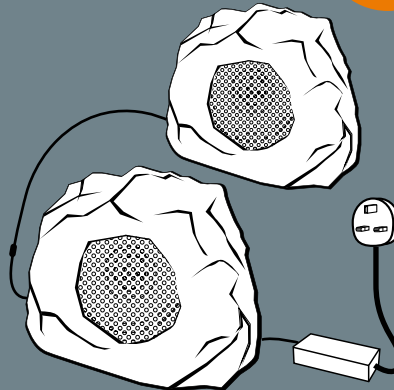

WHATS IN THE BOX

Every thing you need is in the box, simply connect your speakers to mains power, position them accordingly, pair any phone or tablet via Bluetooth and stream your music.

SINGLE GARDEN SPEAKER

- 1x Rock speaker with built in Amplifier and Bluetooth
- 5M of low voltage power cable
- Outdoor transformer with plug

Product code - 01620

IDEAL FOR SEATING AREAS

PAIR OF GARDEN SPEAKERS

- 1x Rock speaker with built in Amplifier and Bluetooth
- 1x Passive rock speaker
- 10M outdoor speaker cable
- Weather-proof cable connectors
- 5M of low voltage power cable
- Outdoor transformer with plug

Product code - 01622

IDEAL FOR LARGER GARDENS

EXTENSION CABLES FOR THE PERFECT SPEAKER PLACEMENT

- 10M Speaker cable extension lead with connectors - 01643
- 5M Low voltage power extension lead with connectors - 01640

PLUG & PLAY

LITHEAUDIO

ALL-IN-ONE BLUETOOTH GARDEN SPEAKER

PLACE IT. PLUG IT. ROCK IT.

ALL IN ONE SOLUTION

PLUG IT, SYNC IT, PLAY IT, SIMPLE AUDIO SOLUTION

SEAMLESS DESIGN

ROCK SHAPED DESIGN BLENDS PERFECTLY WITH YOUR GARDEN