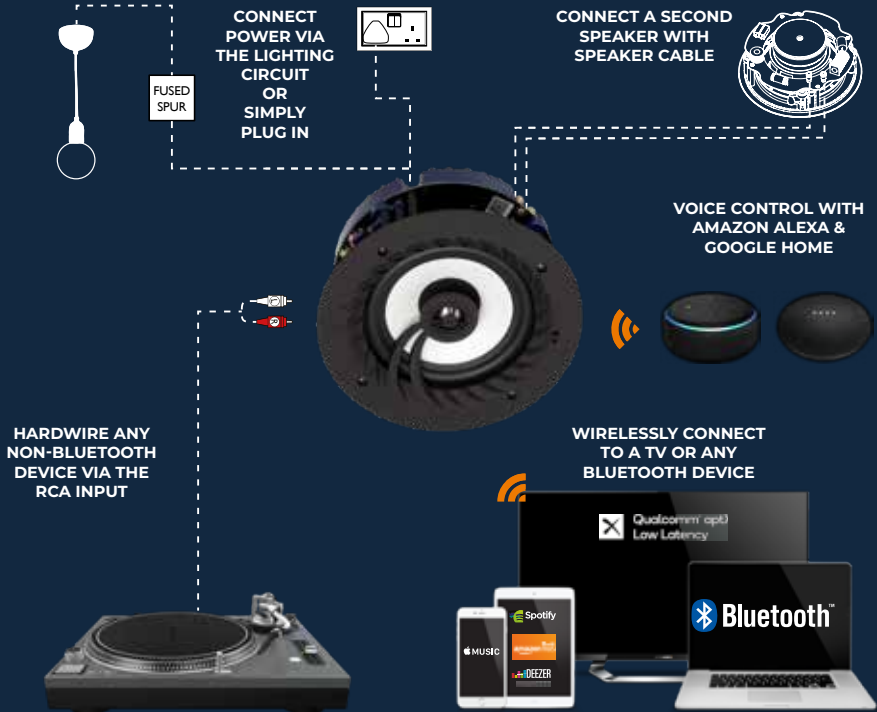

 Bluetooth 5.0

LITHEAUDIO[®]

**WIRELESS IN-CEILING
AUDIO FOR SPAS**

WWW.LITHEAUDIO.COM/SPAS

ALL-IN-ONE Bluetooth® CEILING SPEAKER FOR SPA'S

Seamlessly integrate audio into a Spa room with our innovative Lithe Audio Wireless Bluetooth Ceiling Speaker. Designed to enable high quality audio streaming from any Bluetooth-enabled device. With amplifier built-in, simply add power.

WHY LITHE FOR SPAS?

EASY TO USE

Pair any Bluetooth device such as phone, tablet or laptop

DESIGNED FOR SPAS

Discreet, wireless and available in water-resistant versions

VOLUME CAP

Ensure your volume never gets too loud with our volume cap

UNIQUE SPEAKER NAME

Set a custom name for easy identification and pairing

PASSWORD PROTECTION

Ensure only staff can connect with unique pin protection

FUTURE PROOF TECHNOLOGY

Bluetooth 5.0 gives you a strong 30m range connection

CONNECT A TV

Achieve zen with treatment rooms all in tune with the TV

STREAM FROM ANY APP

Use any of your favorite apps and playlists for music and ambient sounds

LITHEAUDIO®

THE NOT TOO TECHNICAL BIT

SPA AUDIO. MADE EASY.